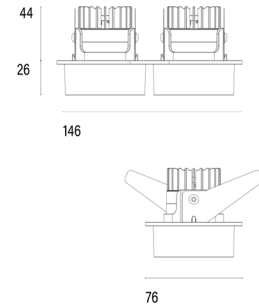

101 06 001203.023

Model

Name	Mono 060 ² Type 2
Finish	Structured Black
Area	Indoor / Outdoor

System

Power (Luminaire)	6.8W
Power (System)	8W
Voltage	240V-AC
Optics	Rotationally Symmetrical Direct 25°
Colour Temperature	3000°K
Luminous Flux	642lm
TM30	Rf95 Rg103
CRI	Ra98
Lumen Maintenance	L90 B10 50000hrs
Chromacity	<3 McAdam Step Ellipse
Articulation	Fixed
Cut-Out	Round 2x55mm at 70mm centres x 75mm Depth
Ingress Protection	IP44
Control Device	Remote DALI (Included)
Class	III